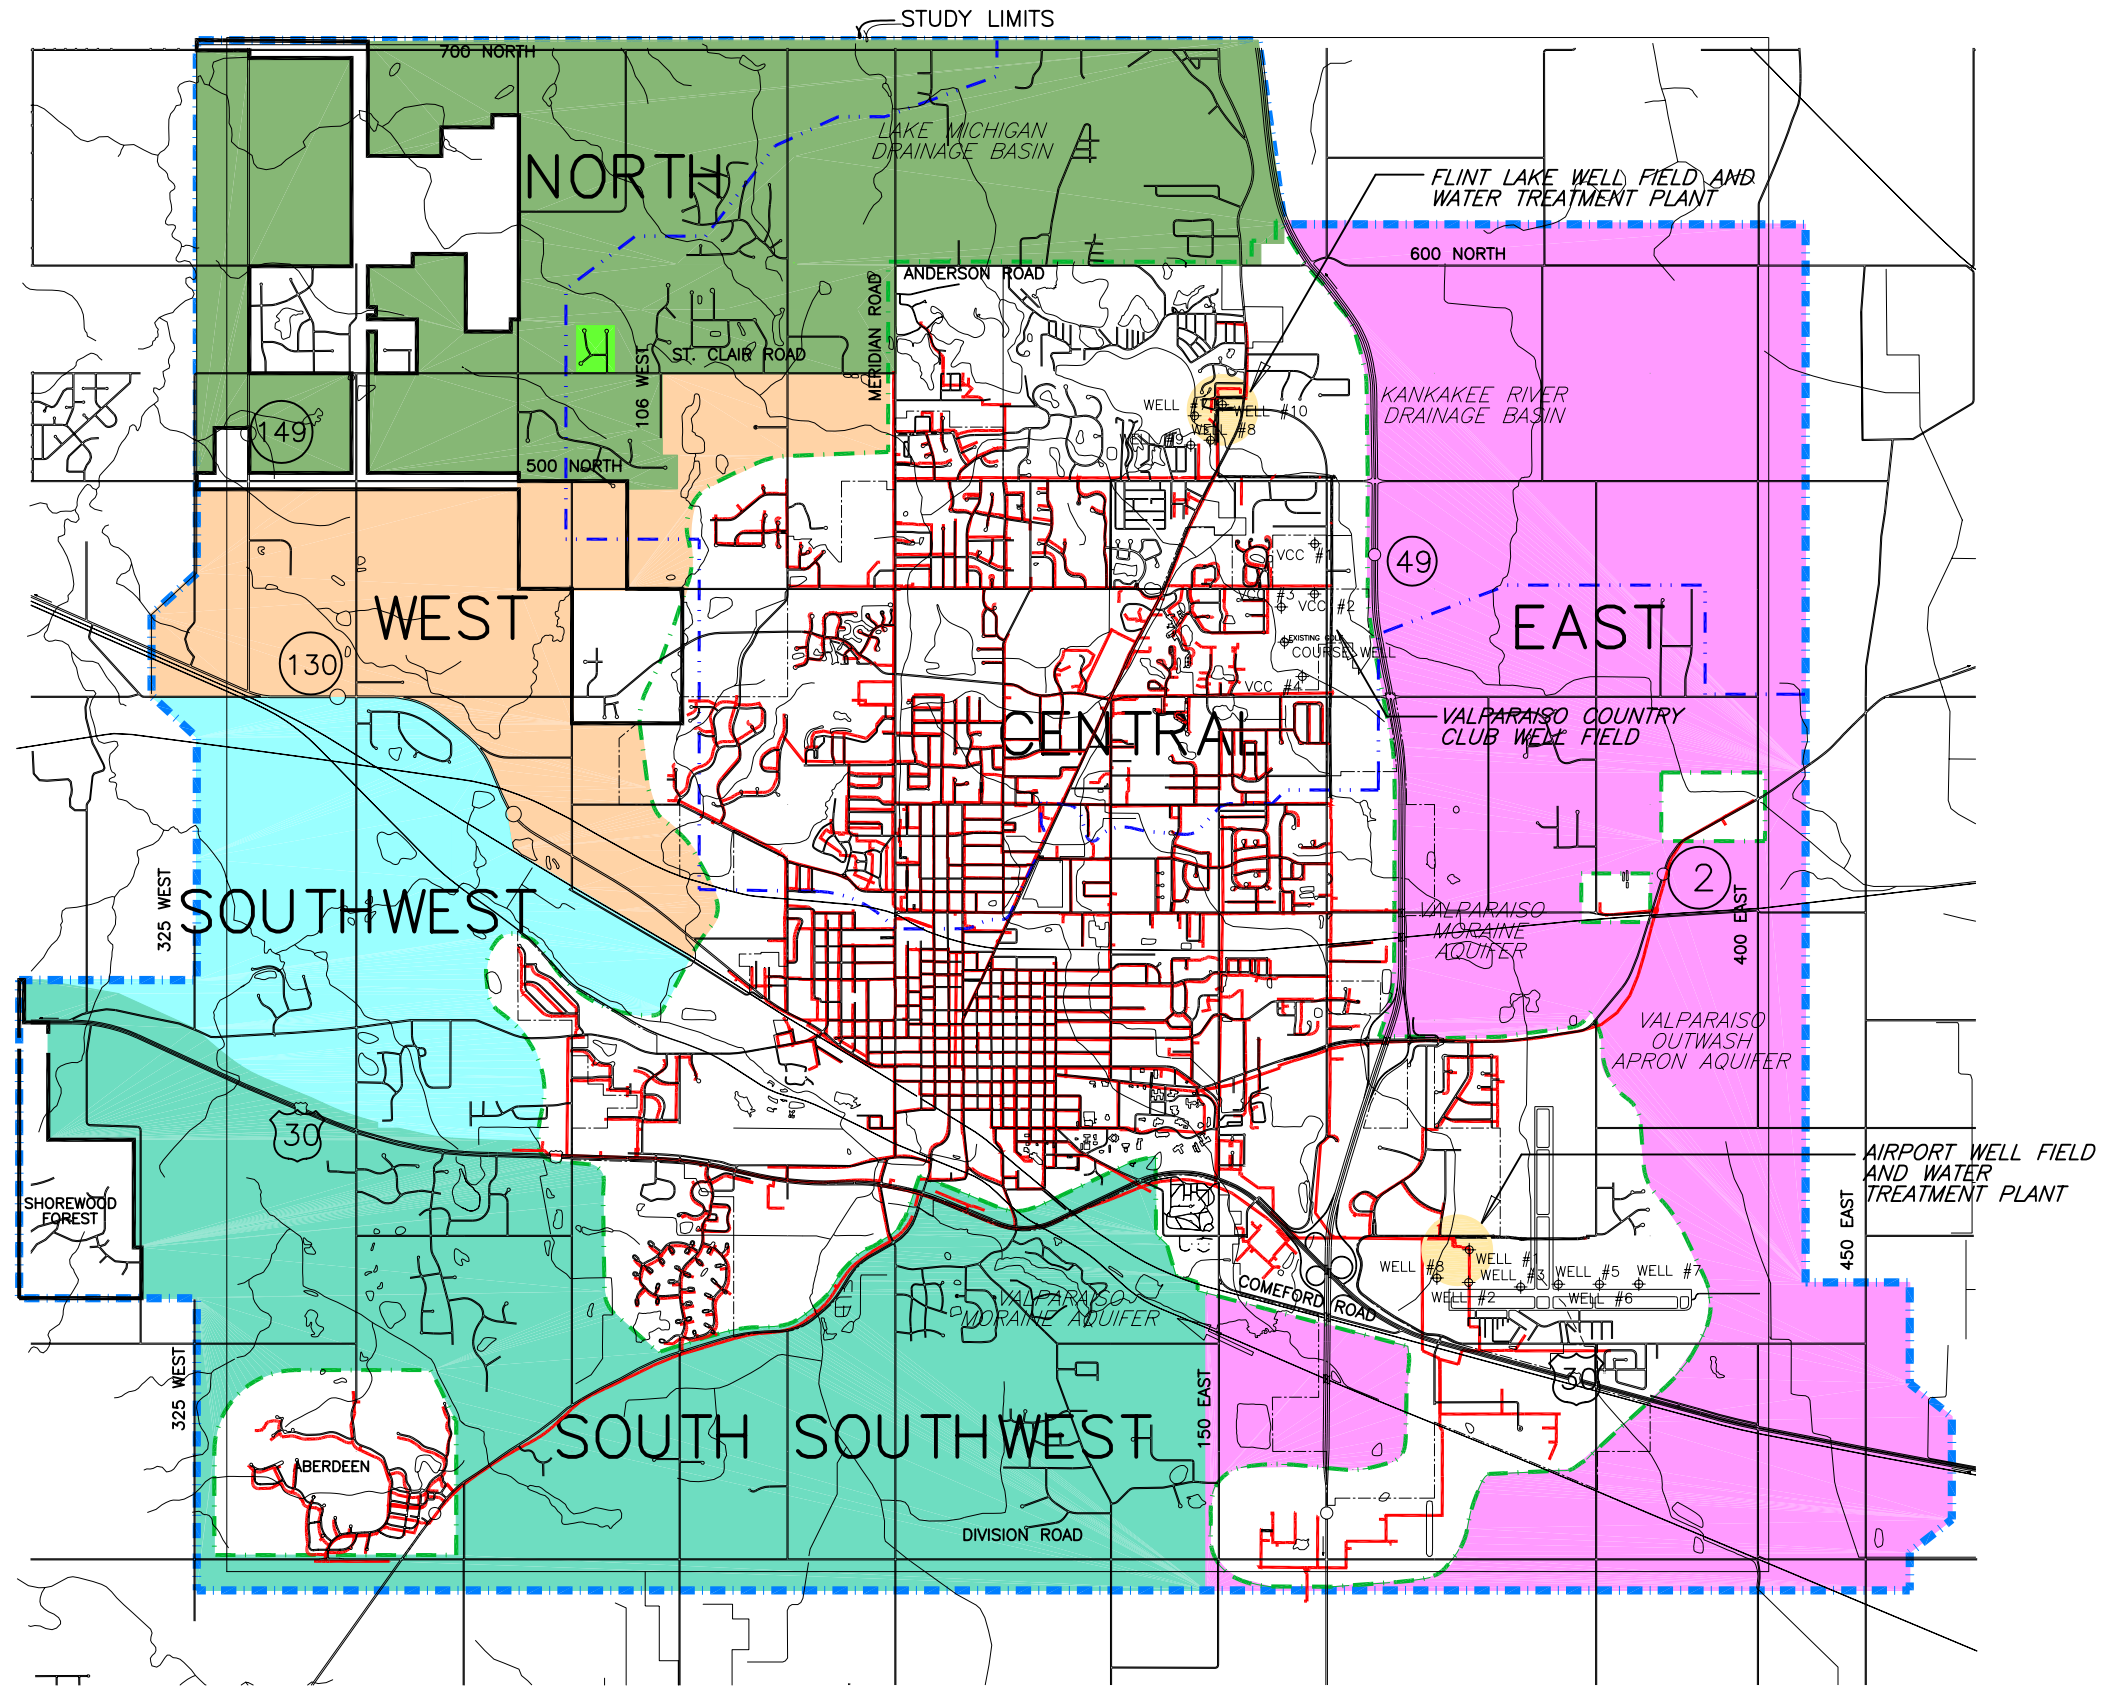

LEGEND:

- - - STUDY AREA LIMITS
- - - EXISTING WATER SERVICE AREA LIMITS
- EXISTING WATER DISTRIBUTION SYSTEM
- - - HIGH-LOW PRESSURE ZONE BOUNDARY
- NORTH FUTURE SERVICE AREA
- EAST FUTURE SERVICE AREA
- SOUTH SOUTHWEST FUTURE SERVICE AREA
- SOUTHWEST FUTURE SERVICE AREA
- WEST FUTURE SERVICE AREA

Figure 18:
 WATER SERVICE AREA
 DESIGNATION MAP
 GROWTH MANAGEMENT PLAN
 Valparaiso, Indiana