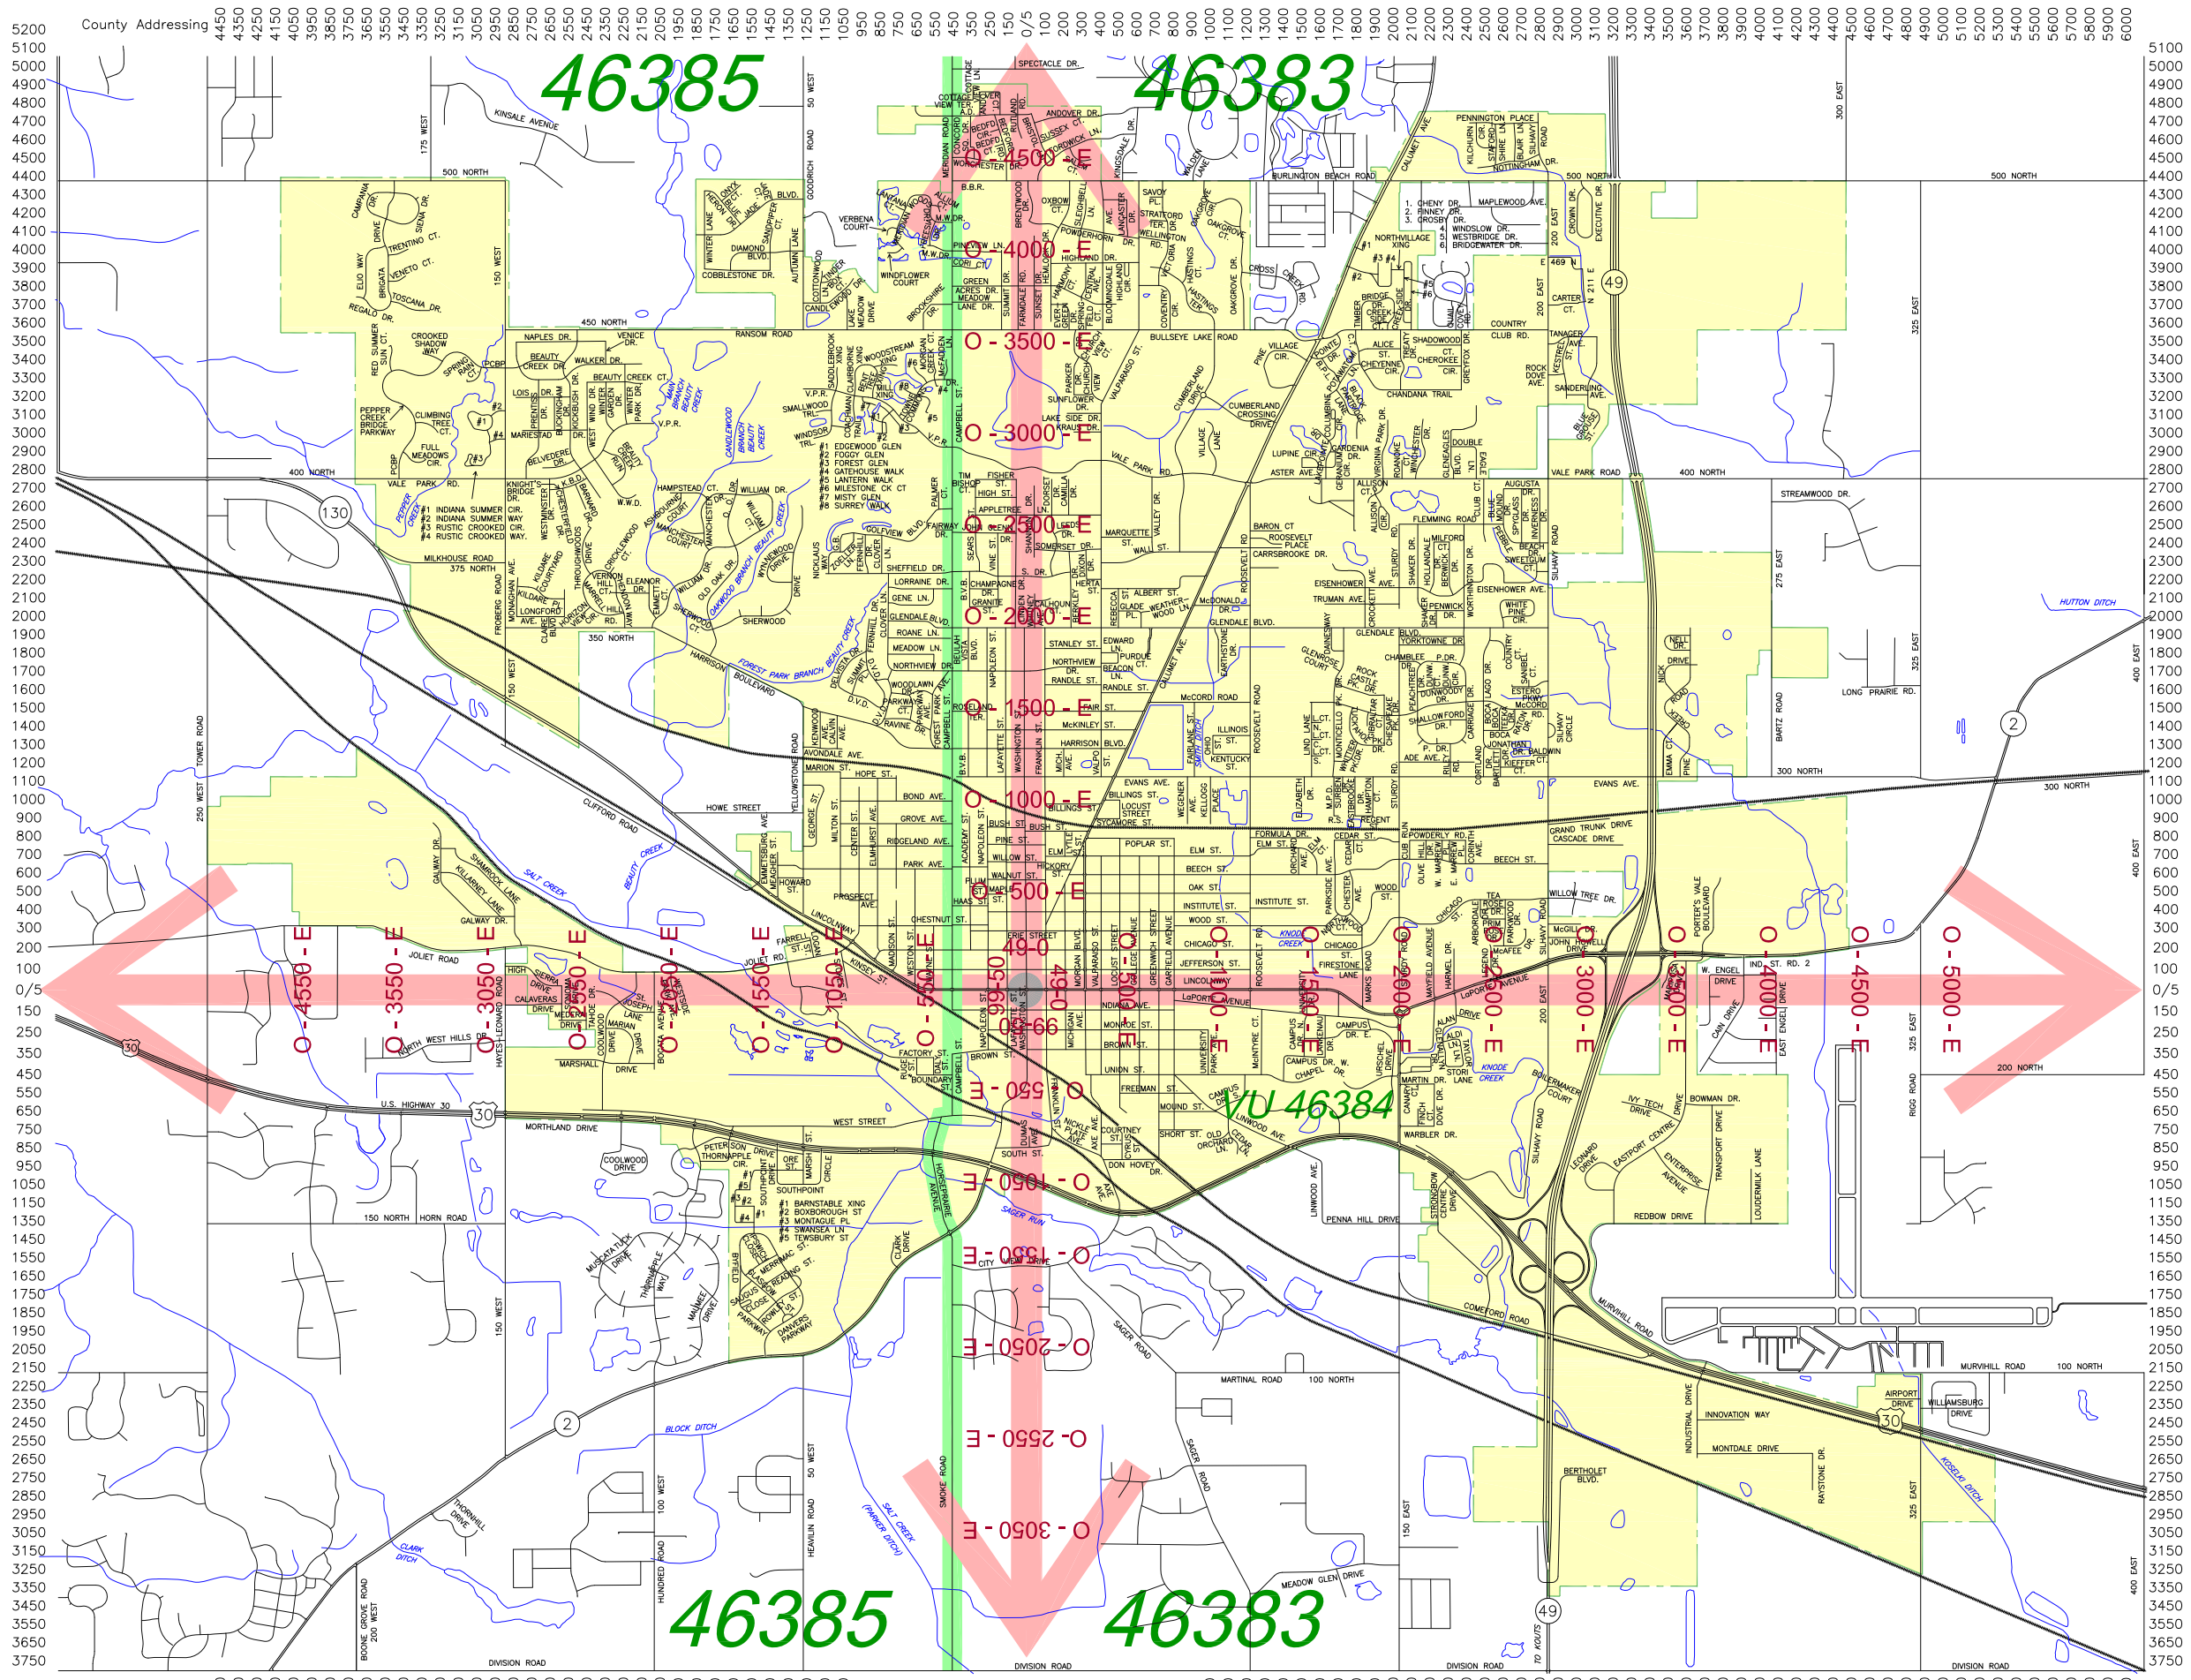

Odds 01-49 Left Side of Road

North of LINCOLNWAY

Evens 00-48 Right Side of Road

Evens 50-98 Right Side of Road

Odds 01-49 Left Side of Road

West of WASHINGTON STREET

East of WASHINGTON STREET

Odds 51-99 Left Side of Road

Evens 00-48 Right Side of Road

Evens 50-98 Right Side of Road

South of LINCOLNWAY

Odds 51-99 Left Side of Road

46385

46383

VU 46384