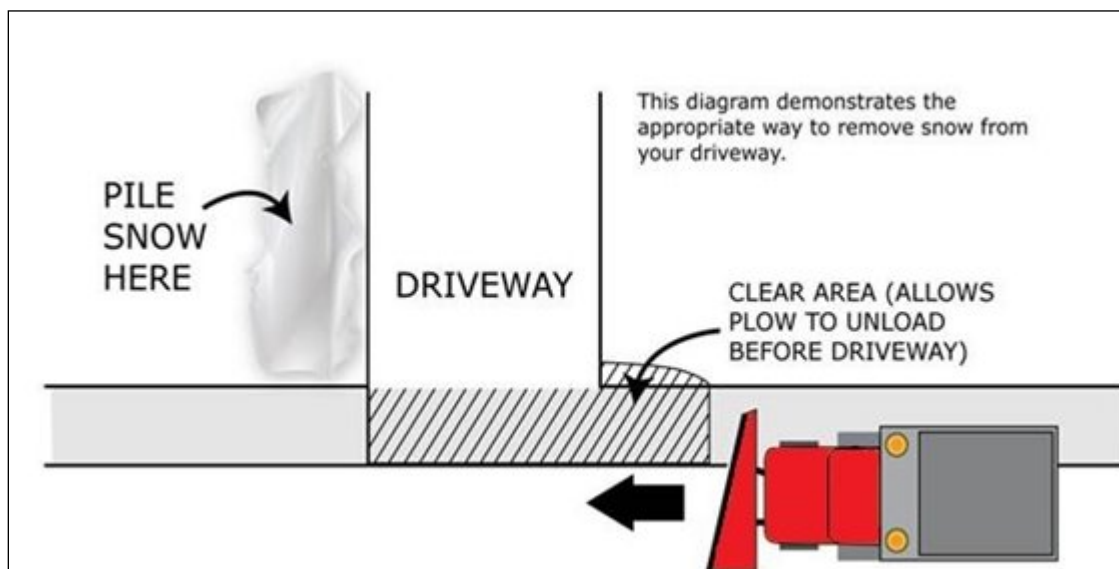

Valparaiso Prepares for Winter 2021-2022

In preparation for impending winter weather, the City of Valparaiso is reminding residents of snow emergency plans and reintroducing a snow removal map, indicating priority streets, neighborhoods and cul-de sacs. "Our top priority is the safety of our community. We've got an excellent team and a proven plan for snow removal. We thank residents and drivers for their patience and remind everyone to slow down," said Steve Poulos, Valpo's City Services Director.

The snow removal map is available at <http://www.ci.valparaiso.in.us/1617/Snow-Removal>

Valparaiso reminds residents of the following procedures in snow emergencies:

- Per City Ordinance, please remove vehicles from City streets when there is two or more inches of snow. It is nearly impossible to remove snow from the streets when vehicles are lining the curb. Please park vehicles in garages, driveways, or parking lots until the streets are cleared of snow.
- Per City Ordinance, please do not push snow into the roads for your safety and the safety of others. The plowing process inevitably results in some snow being pushed back into already cleared driveways. (Please note, that Public Works will not remove snow from driveway entrances.) To reduce the chance of this happening and creating more work for residents, Public Works recommends that residents clear an open area to the left of your driveway (as you look at the street from your door). This open area gives the street snow a place to land without blocking driveways. Please see the diagram below for more information: