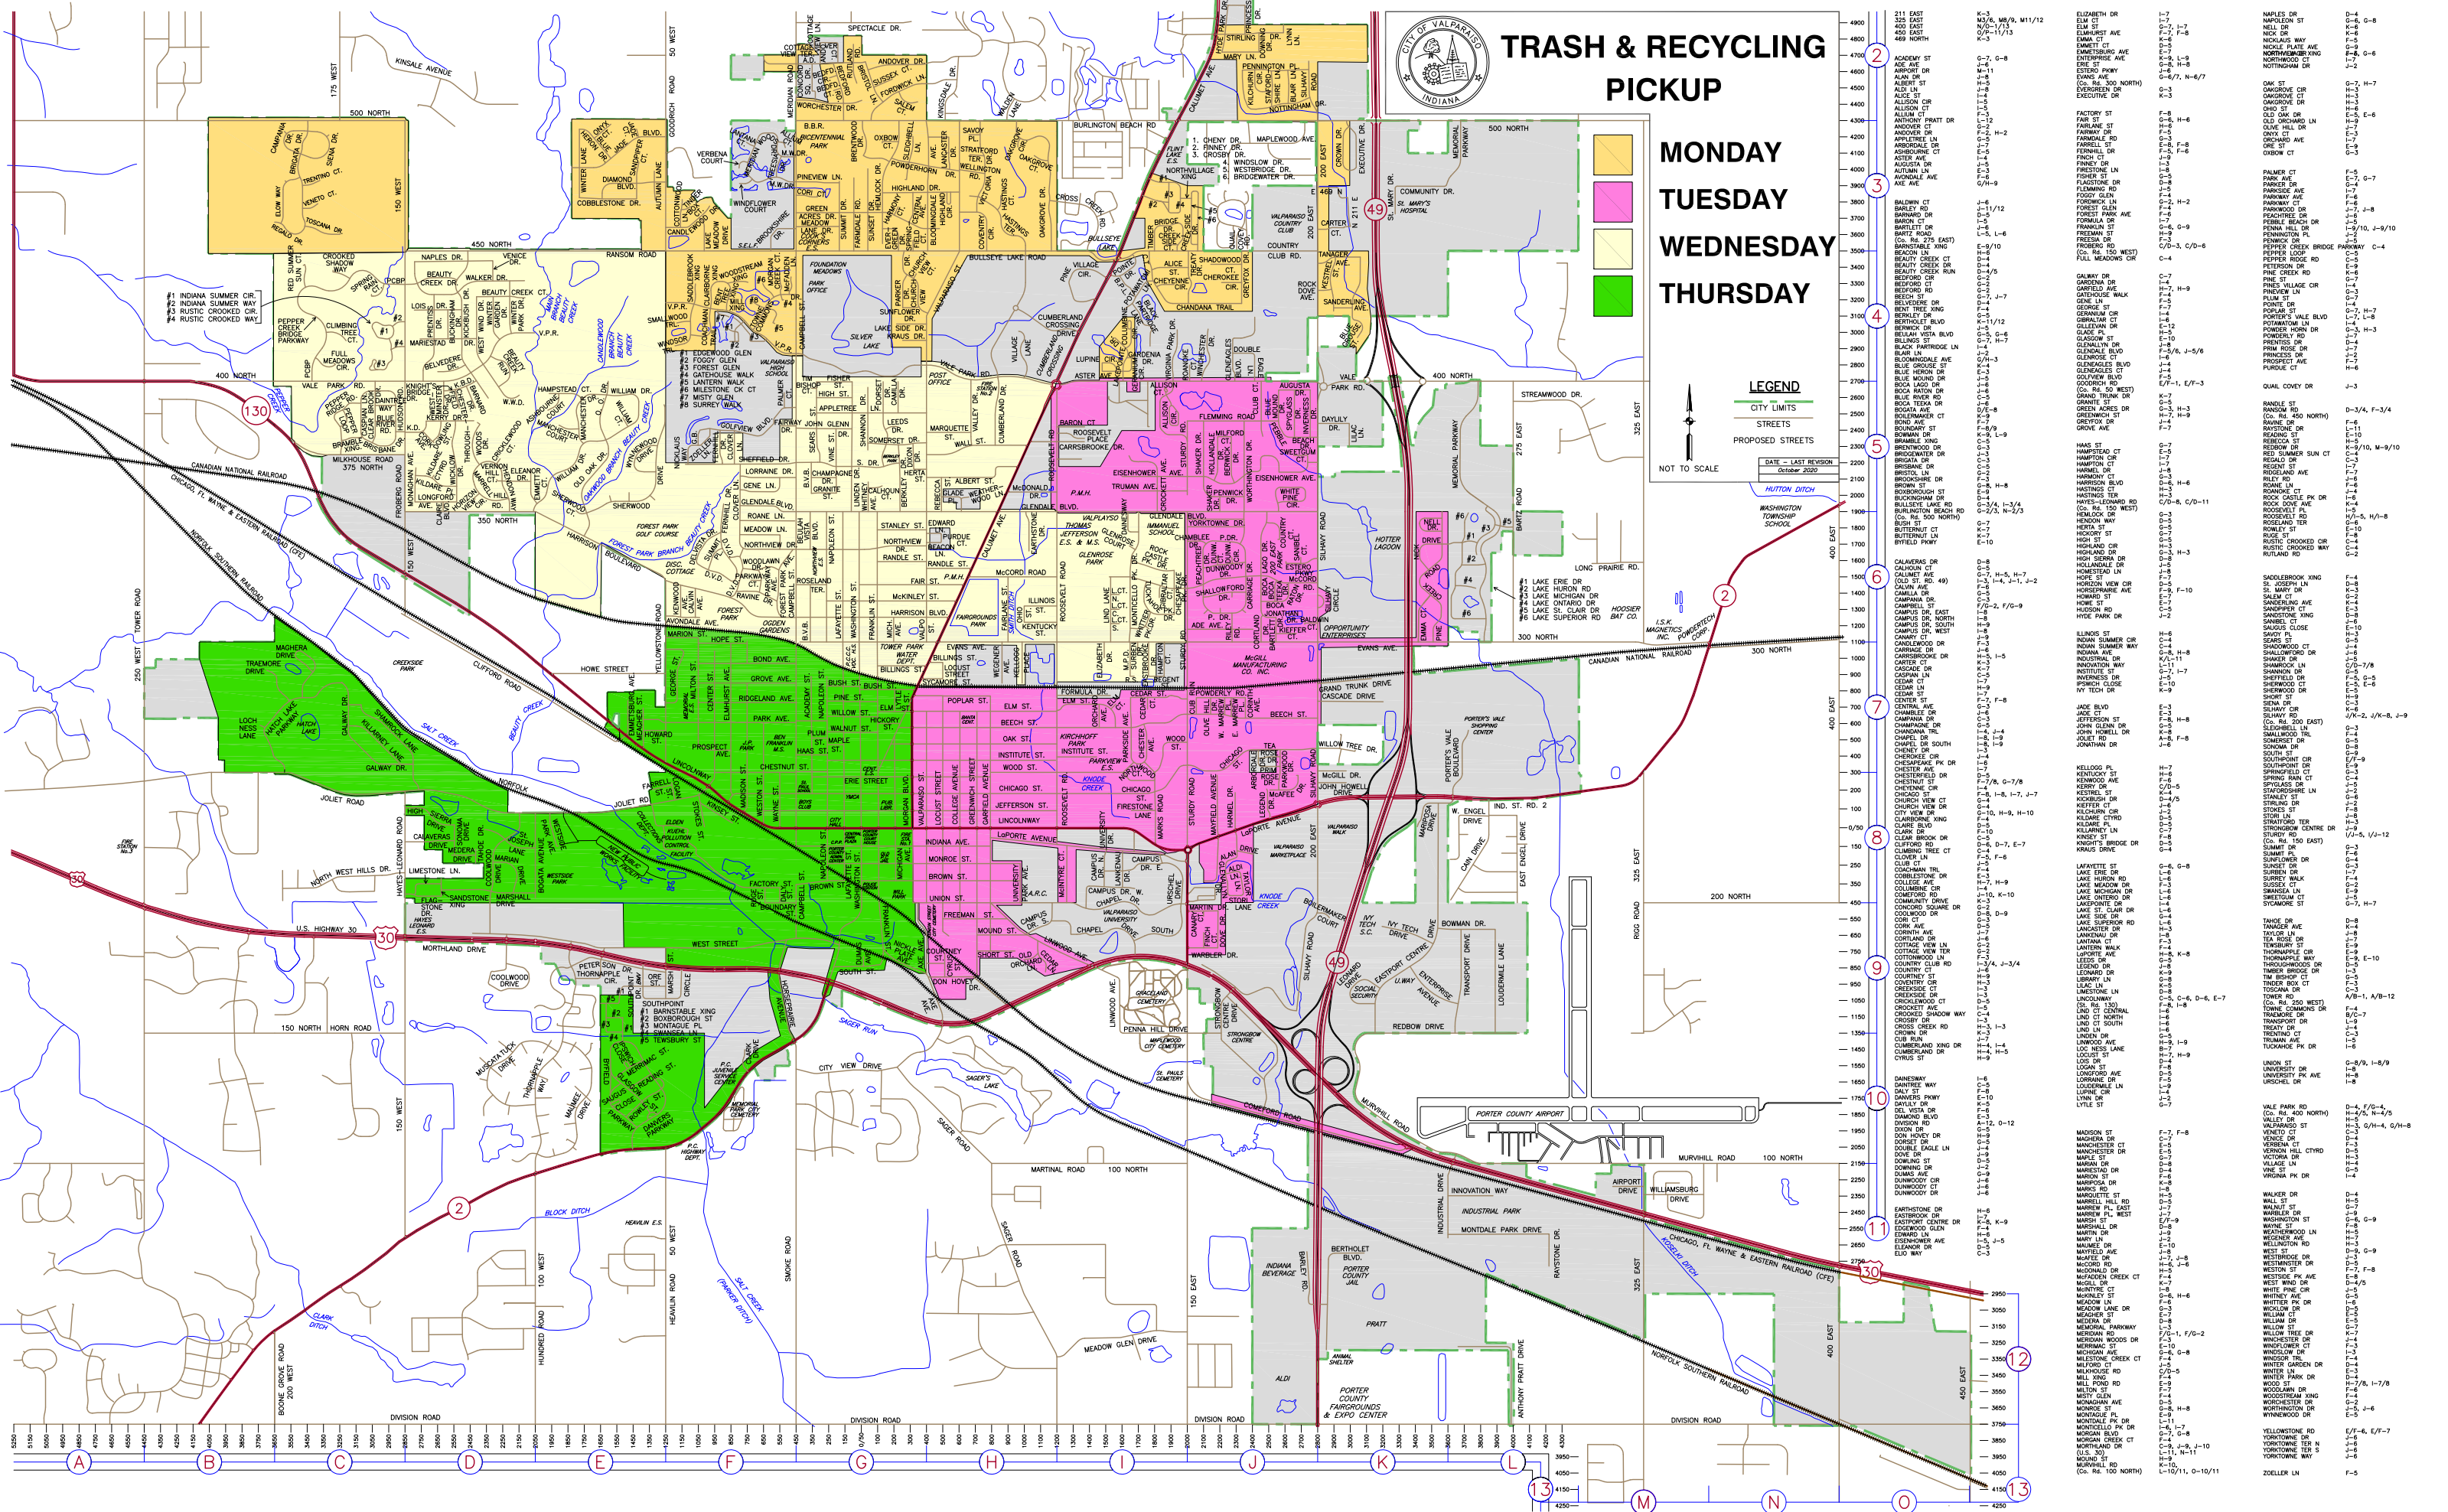

TRASH & RECYCLING PICKUP

MONDAY TUESDAY WEDNESDAY THURSDAY

LEGEND
CITY LIMITS
STREETS
PROPOSED STREETS

DATE - LAST REVISION
October 2020

NOT TO SCALE

4900	M-13	MB/R, M11/12	NAPLES DR	1-7	0-4	G-8
4800	K-3	MB/R, M11/12	NELL DR	0-7	1-7	G-8
4700	K-3	MB/R, M11/12	NICK ST	0-7	1-7	G-8
4600	K-3	MB/R, M11/12	EMMA CT	0-7	1-7	G-8
4500	K-3	MB/R, M11/12	EMMETT CT	0-7	1-7	G-8
4400	K-3	MB/R, M11/12	NICKLAUS WAY	0-7	1-7	G-8
4300	K-3	MB/R, M11/12	NORTHWOOD DR	0-7	1-7	G-8
4200	K-3	MB/R, M11/12	EMMETTSBURG AVE	0-7	1-7	G-8
4100	K-3	MB/R, M11/12	EMERSON DR	0-7	1-7	G-8
4000	K-3	MB/R, M11/12	EMERSON DR	0-7	1-7	G-8
3900	K-3	MB/R, M11/12	EMERSON DR	0-7	1-7	G-8
3800	K-3	MB/R, M11/12	EMERSON DR	0-7	1-7	G-8
3700	K-3	MB/R, M11/12	EMERSON DR	0-7	1-7	G-8
3600	K-3	MB/R, M11/12	EMERSON DR	0-7	1-7	G-8
3500	K-3	MB/R, M11/12	EMERSON DR	0-7	1-7	G-8
3400	K-3	MB/R, M11/12	EMERSON DR	0-7	1-7	G-8
3300	K-3	MB/R, M11/12	EMERSON DR	0-7	1-7	G-8
3200	K-3	MB/R, M11/12	EMERSON DR	0-7	1-7	G-8
3100	K-3	MB/R, M11/12	EMERSON DR	0-7	1-7	G-8
3000	K-3	MB/R, M11/12	EMERSON DR	0-7	1-7	G-8
2900	K-3	MB/R, M11/12	EMERSON DR	0-7	1-7	G-8
2800	K-3	MB/R, M11/12	EMERSON DR	0-7	1-7	G-8
2700	K-3	MB/R, M11/12	EMERSON DR	0-7	1-7	G-8
2600	K-3	MB/R, M11/12	EMERSON DR	0-7	1-7	G-8
2500	K-3	MB/R, M11/12	EMERSON DR	0-7	1-7	G-8
2400	K-3	MB/R, M11/12	EMERSON DR	0-7	1-7	G-8
2300	K-3	MB/R, M11/12	EMERSON DR	0-7	1-7	G-8
2200	K-3	MB/R, M11/12	EMERSON DR	0-7	1-7	G-8
2100	K-3	MB/R, M11/12	EMERSON DR	0-7	1-7	G-8
2000	K-3	MB/R, M11/12	EMERSON DR	0-7	1-7	G-8
1900	K-3	MB/R, M11/12	EMERSON DR	0-7	1-7	G-8
1800	K-3	MB/R, M11/12	EMERSON DR	0-7	1-7	G-8
1700	K-3	MB/R, M11/12	EMERSON DR	0-7	1-7	G-8
1600	K-3	MB/R, M11/12	EMERSON DR	0-7	1-7	G-8
1500	K-3	MB/R, M11/12	EMERSON DR	0-7	1-7	G-8
1400	K-3	MB/R, M11/12	EMERSON DR	0-7	1-7	G-8
1300	K-3	MB/R, M11/12	EMERSON DR	0-7	1-7	G-8
1200	K-3	MB/R, M11/12	EMERSON DR	0-7	1-7	G-8
1100	K-3	MB/R, M11/12	EMERSON DR	0-7	1-7	G-8
1000	K-3	MB/R, M11/12	EMERSON DR	0-7	1-7	G-8
900	K-3	MB/R, M11/12	EMERSON DR	0-7	1-7	G-8
800	K-3	MB/R, M11/12	EMERSON DR	0-7	1-7	G-8
700	K-3	MB/R, M11/12	EMERSON DR	0-7	1-7	G-8
600	K-3	MB/R, M11/12	EMERSON DR	0-7	1-7	G-8
500	K-3	MB/R, M11/12	EMERSON DR	0-7	1-7	G-8
400	K-3	MB/R, M11/12	EMERSON DR	0-7	1-7	G-8
300	K-3	MB/R, M11/12	EMERSON DR	0-7	1-7	G-8
200	K-3	MB/R, M11/12	EMERSON DR	0-7	1-7	G-8
100	K-3	MB/R, M11/12	EMERSON DR	0-7	1-7	G-8
0	K-3	MB/R, M11/12	EMERSON DR	0-7	1-7	G-8