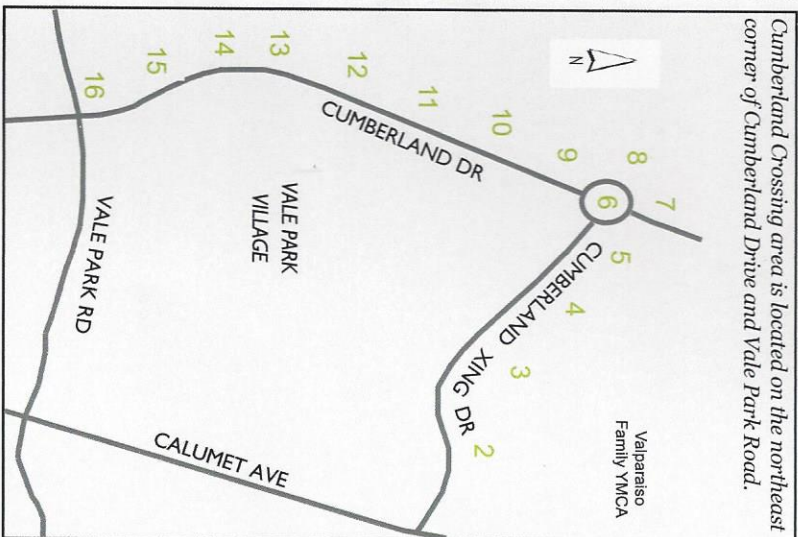

1. Through
Artist: KIME
Price: $11,000

3. Hard Rain
Artist: George Morrison
Price: $2,500